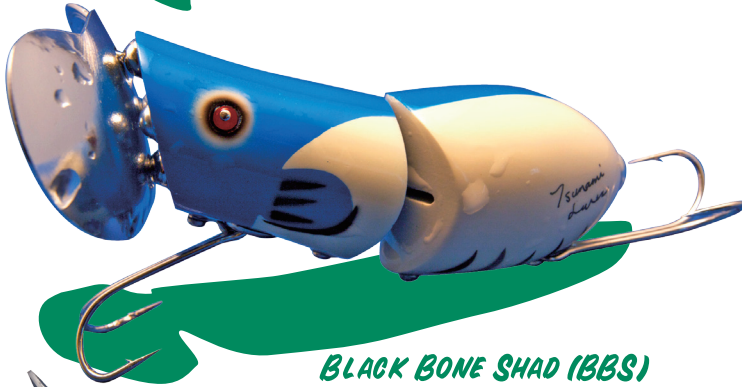

10,500yen (Tax Include)

Beat Queen Jointed

QUALITY AND ACTION FULLY GUARANTEED

86mm Ultra 1oz Class

WAVE TAIL (WT)

CRAZY FISH (CF)

BLACK BONE SHAD (BBS)

LEAF (LF)

TROPICAL FROG (TF)

SPIT WAVE NATURAL (SW-NT)

TURN YOUR VACATION INTO AN ADVENTURE WITH TSUNAMI LURES.

Genuine *Tsunami* LURES

REALLY CATCH FISH !!

Peace is healthy for fishermen and every other living thing.